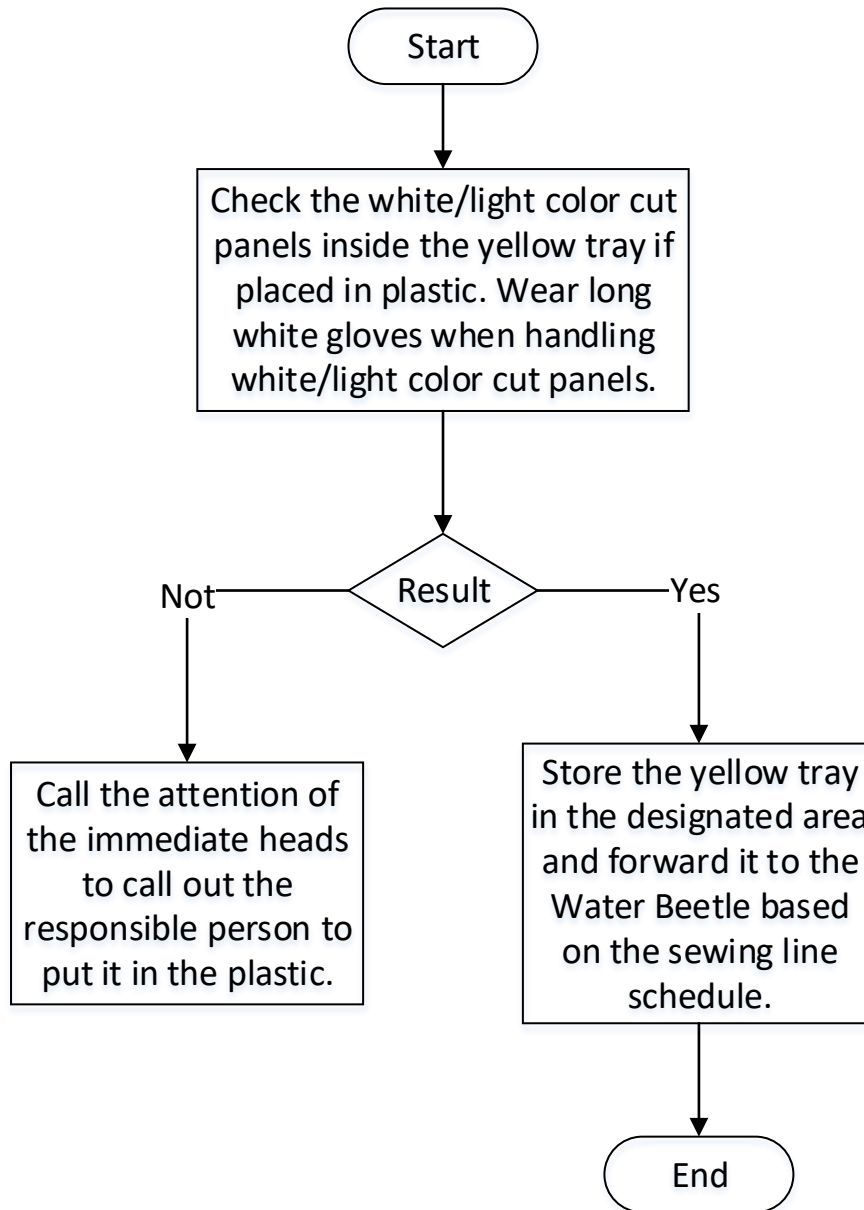

M1 Stain Prevention for White & Light Color Garments Process

M1 Stain Prevention for White & Light Color Garments Process

M1 Stain Prevention for White & Light Color Garments Process

M1 Stain Prevention for White & Light Color Garments Process

Loader

M1 Stain Prevention for White & Light Color Garments Process

Phase