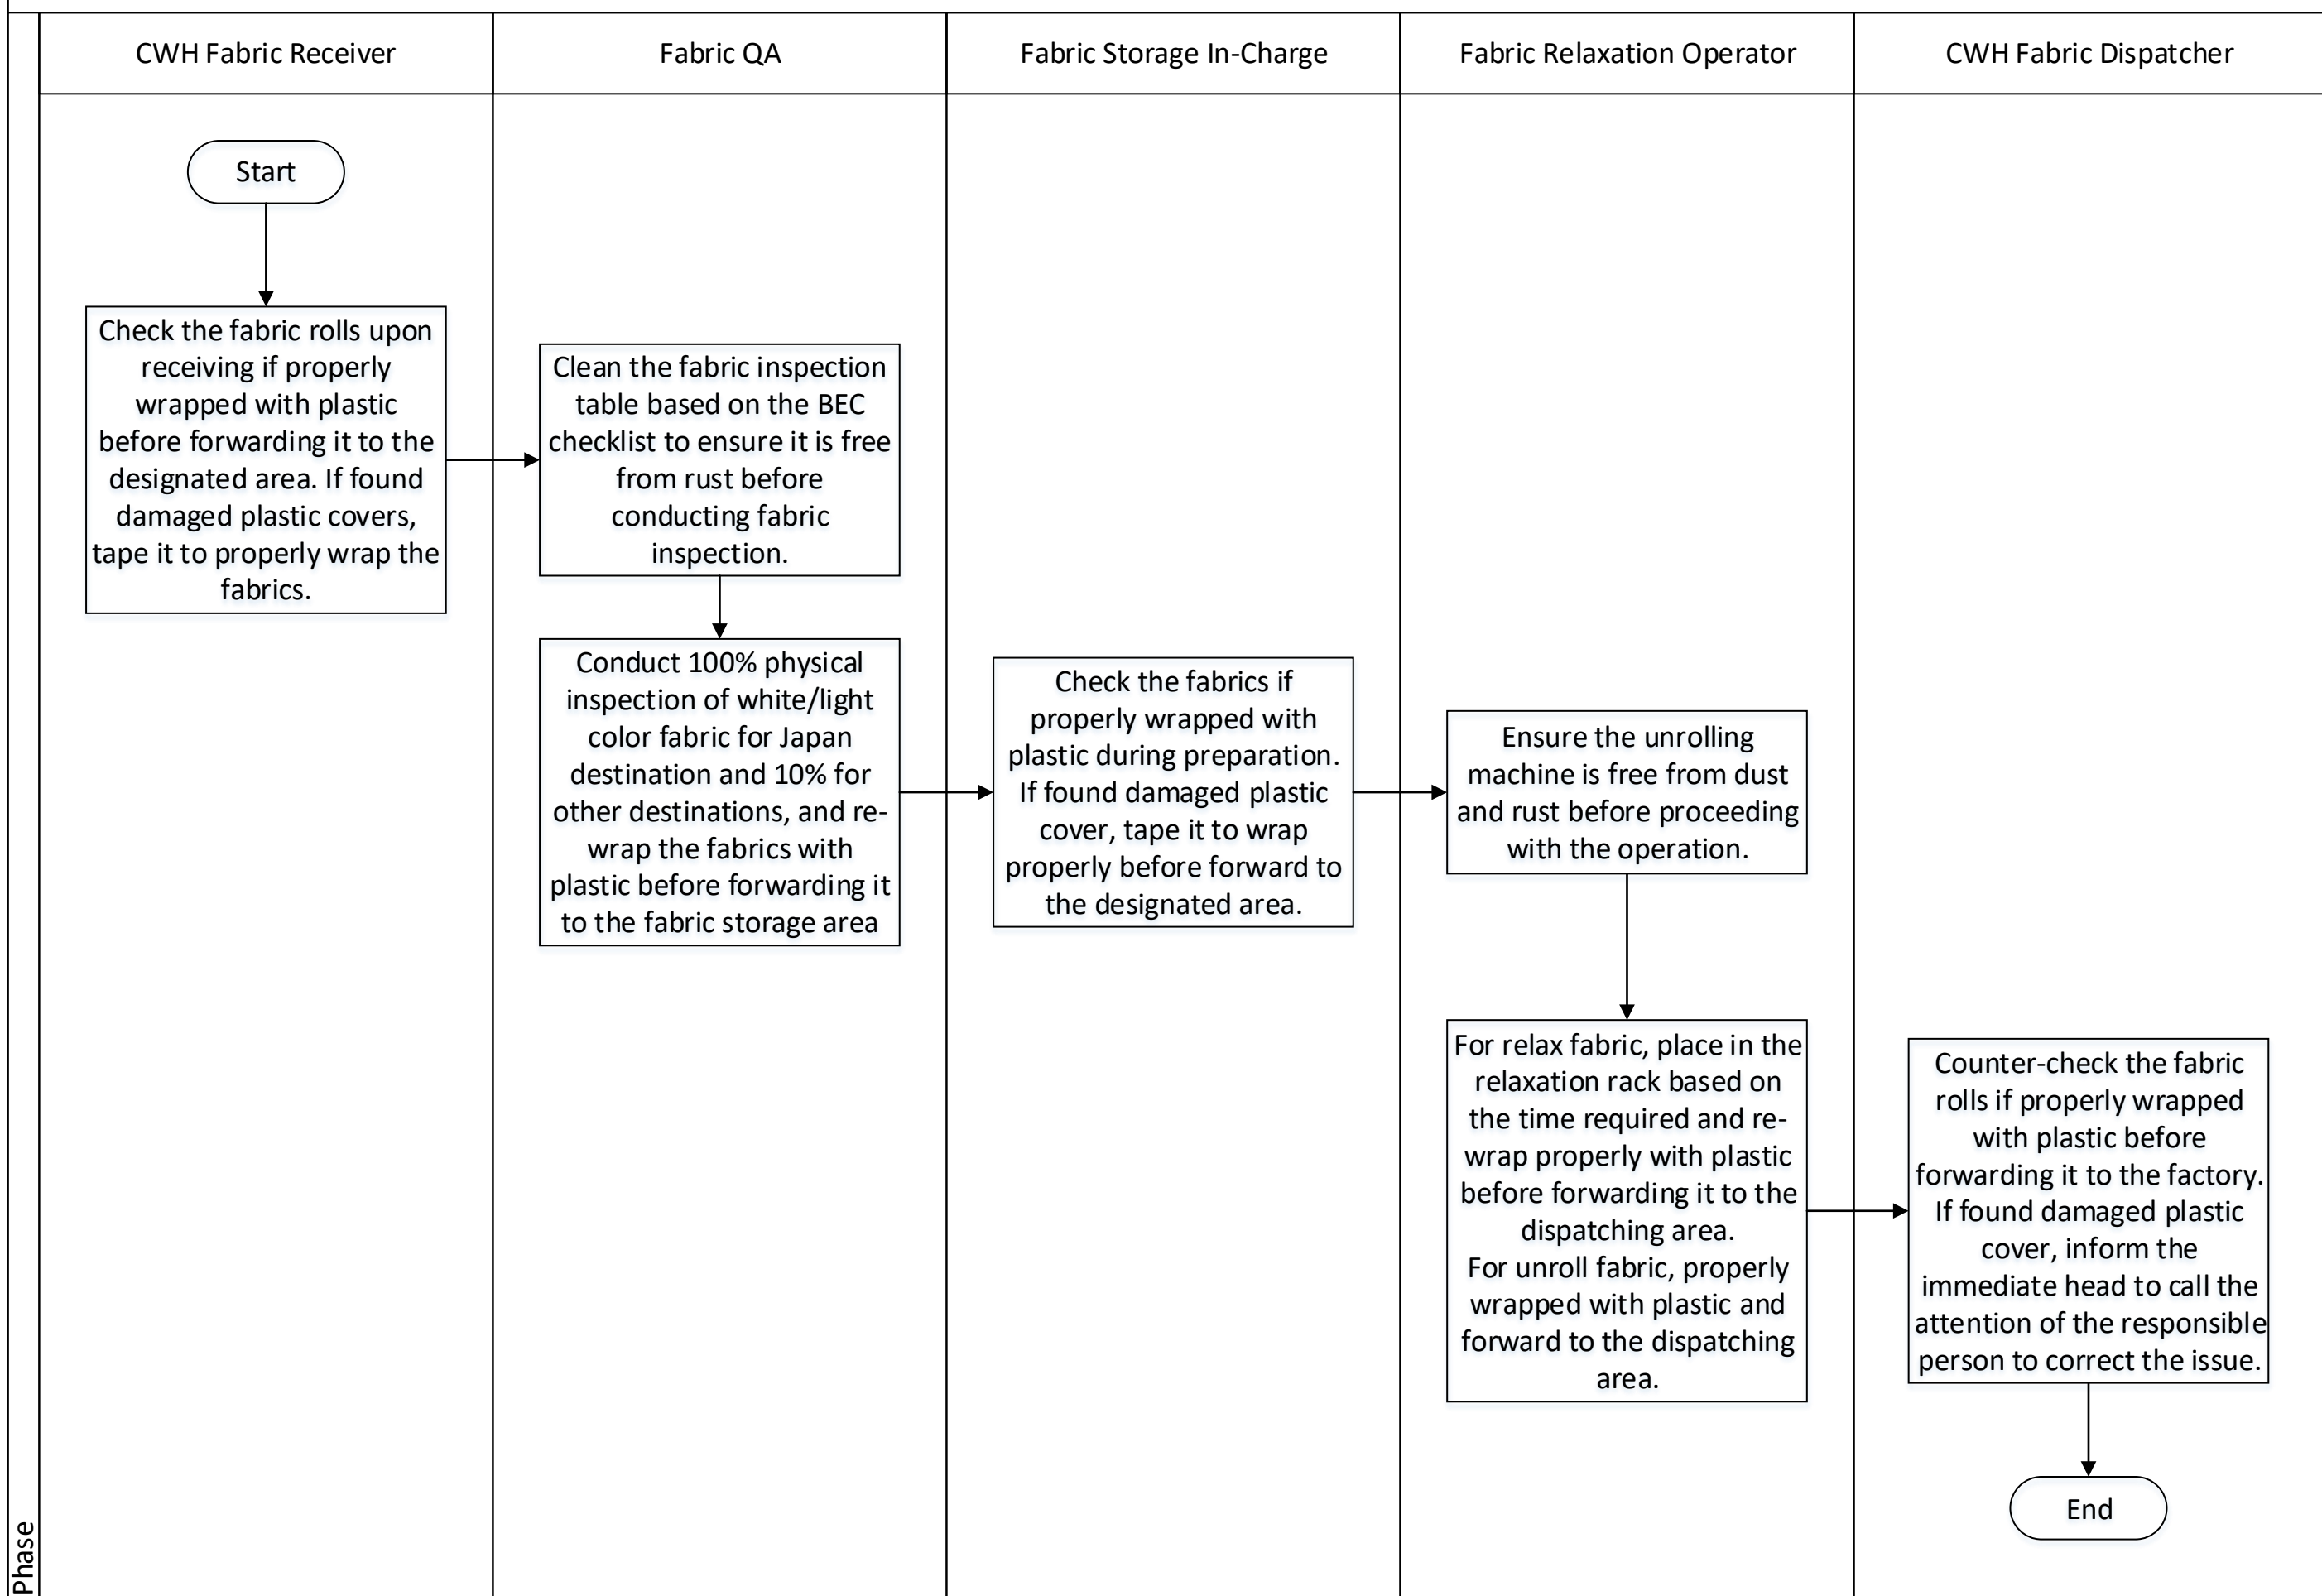

M1 Stain Prevention for White & Light Color Garments Process

M1 Stain Prevention for White & Light Color Garments Process

M1 Stain Prevention for White & Light Color Garments Process

M1 Stain Prevention for White & Light Color Garments Process

Loader

M1 Stain Prevention for White & Light Color Garments Process

Phase