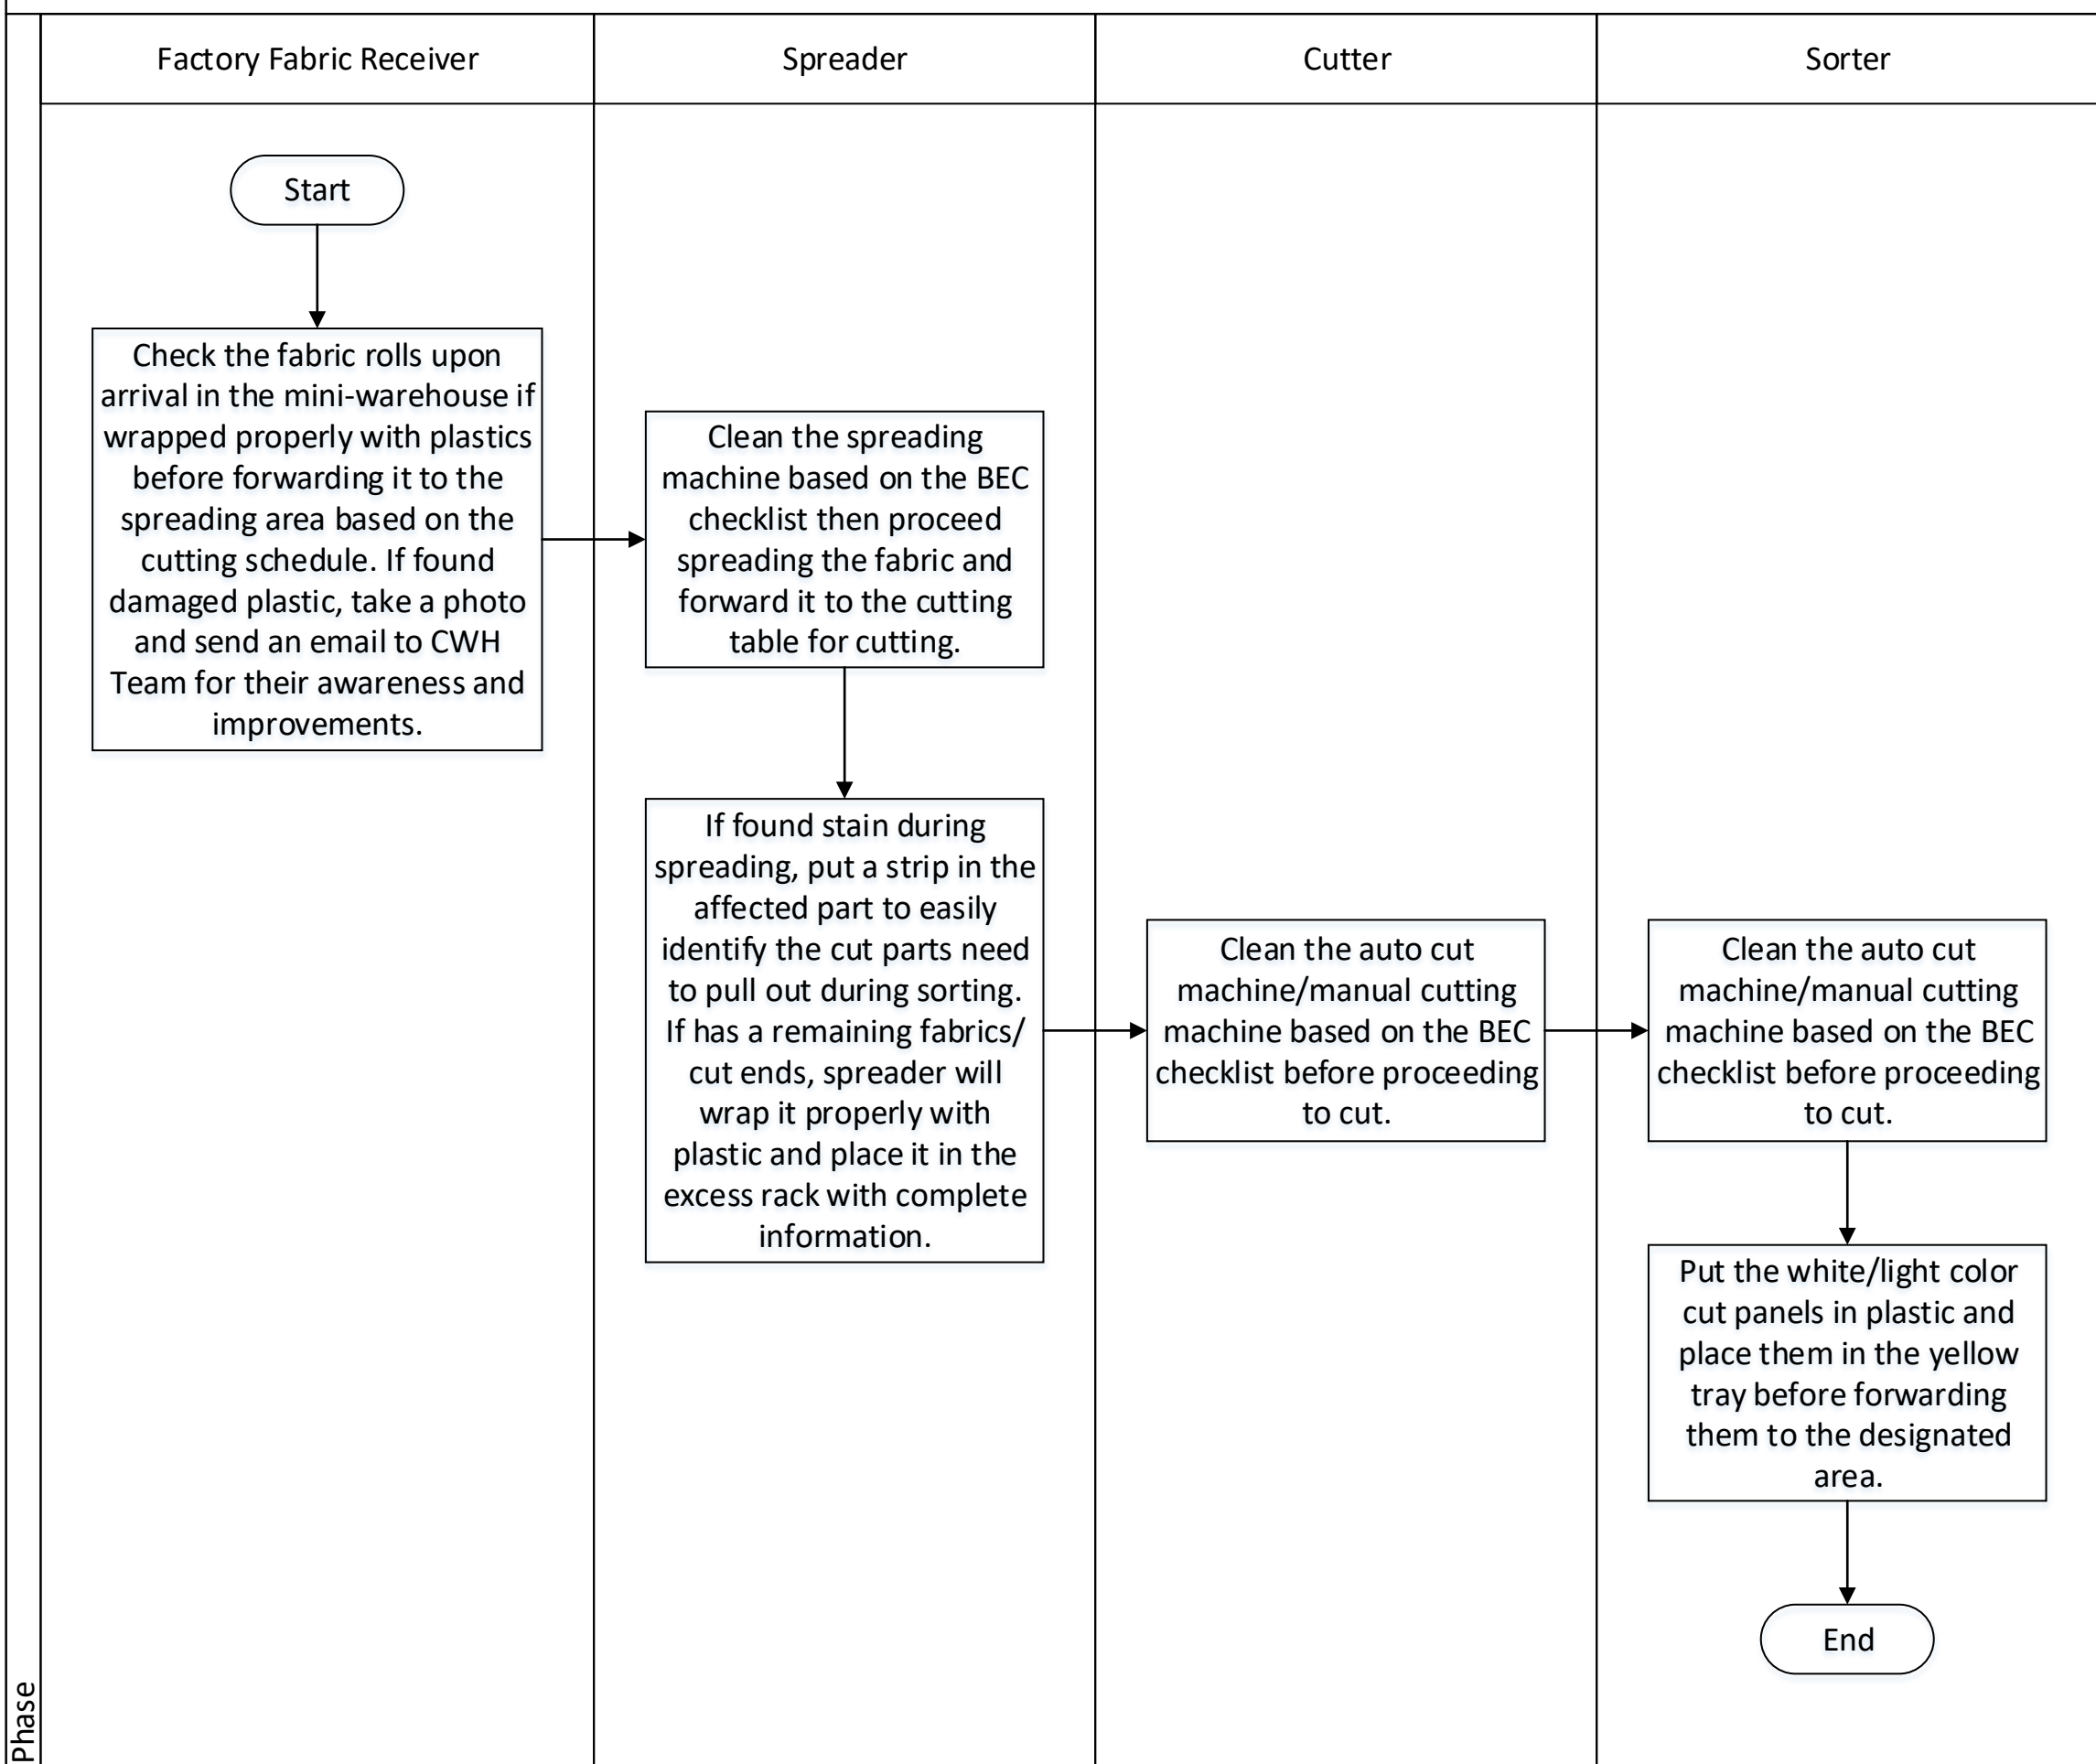

M1 Stain Prevention for White & Light Color Garments Process

M1 Stain Prevention for White & Light Color Garments Process

M1 Stain Prevention for White & Light Color Garments Process

M1 Stain Prevention for White & Light Color Garments Process

Loader

M1 Stain Prevention for White & Light Color Garments Process

Phase