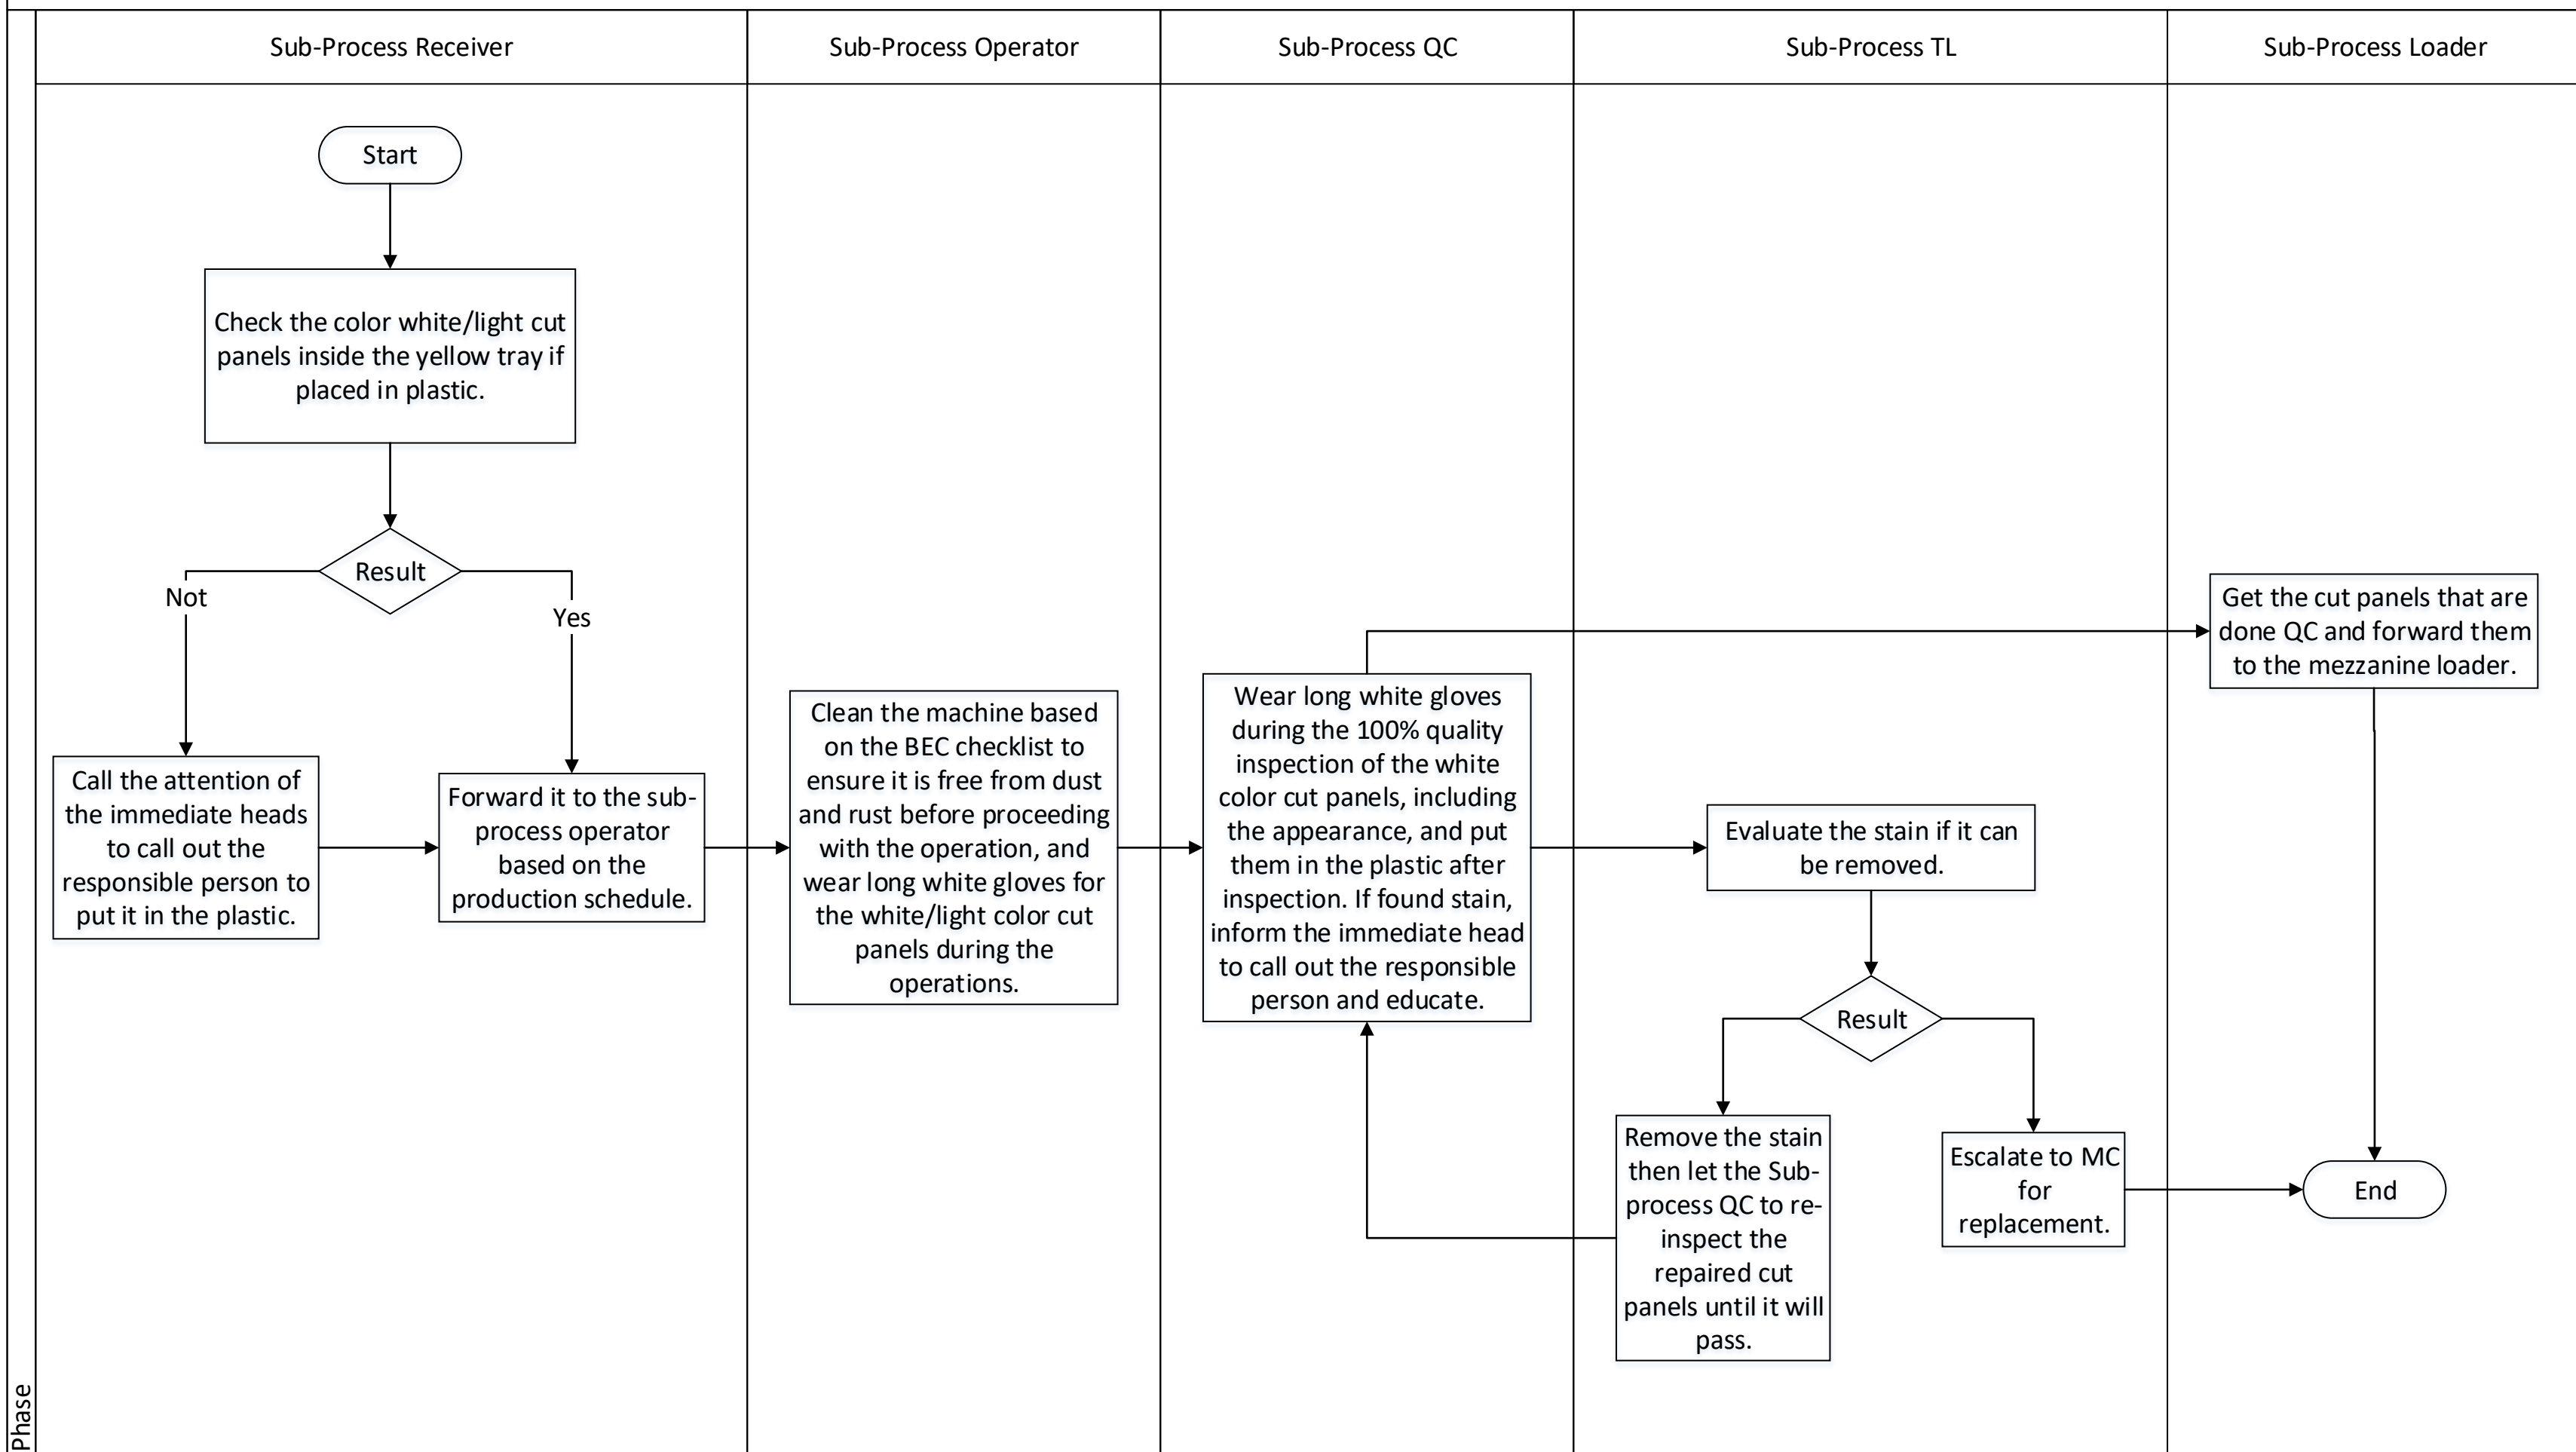

M1 Stain Prevention for White & Light Color Garments Process

M1 Stain Prevention for White & Light Color Garments Process

M1 Stain Prevention for White & Light Color Garments Process

M1 Stain Prevention for White & Light Color Garments Process

Loader

M1 Stain Prevention for White & Light Color Garments Process

Phase