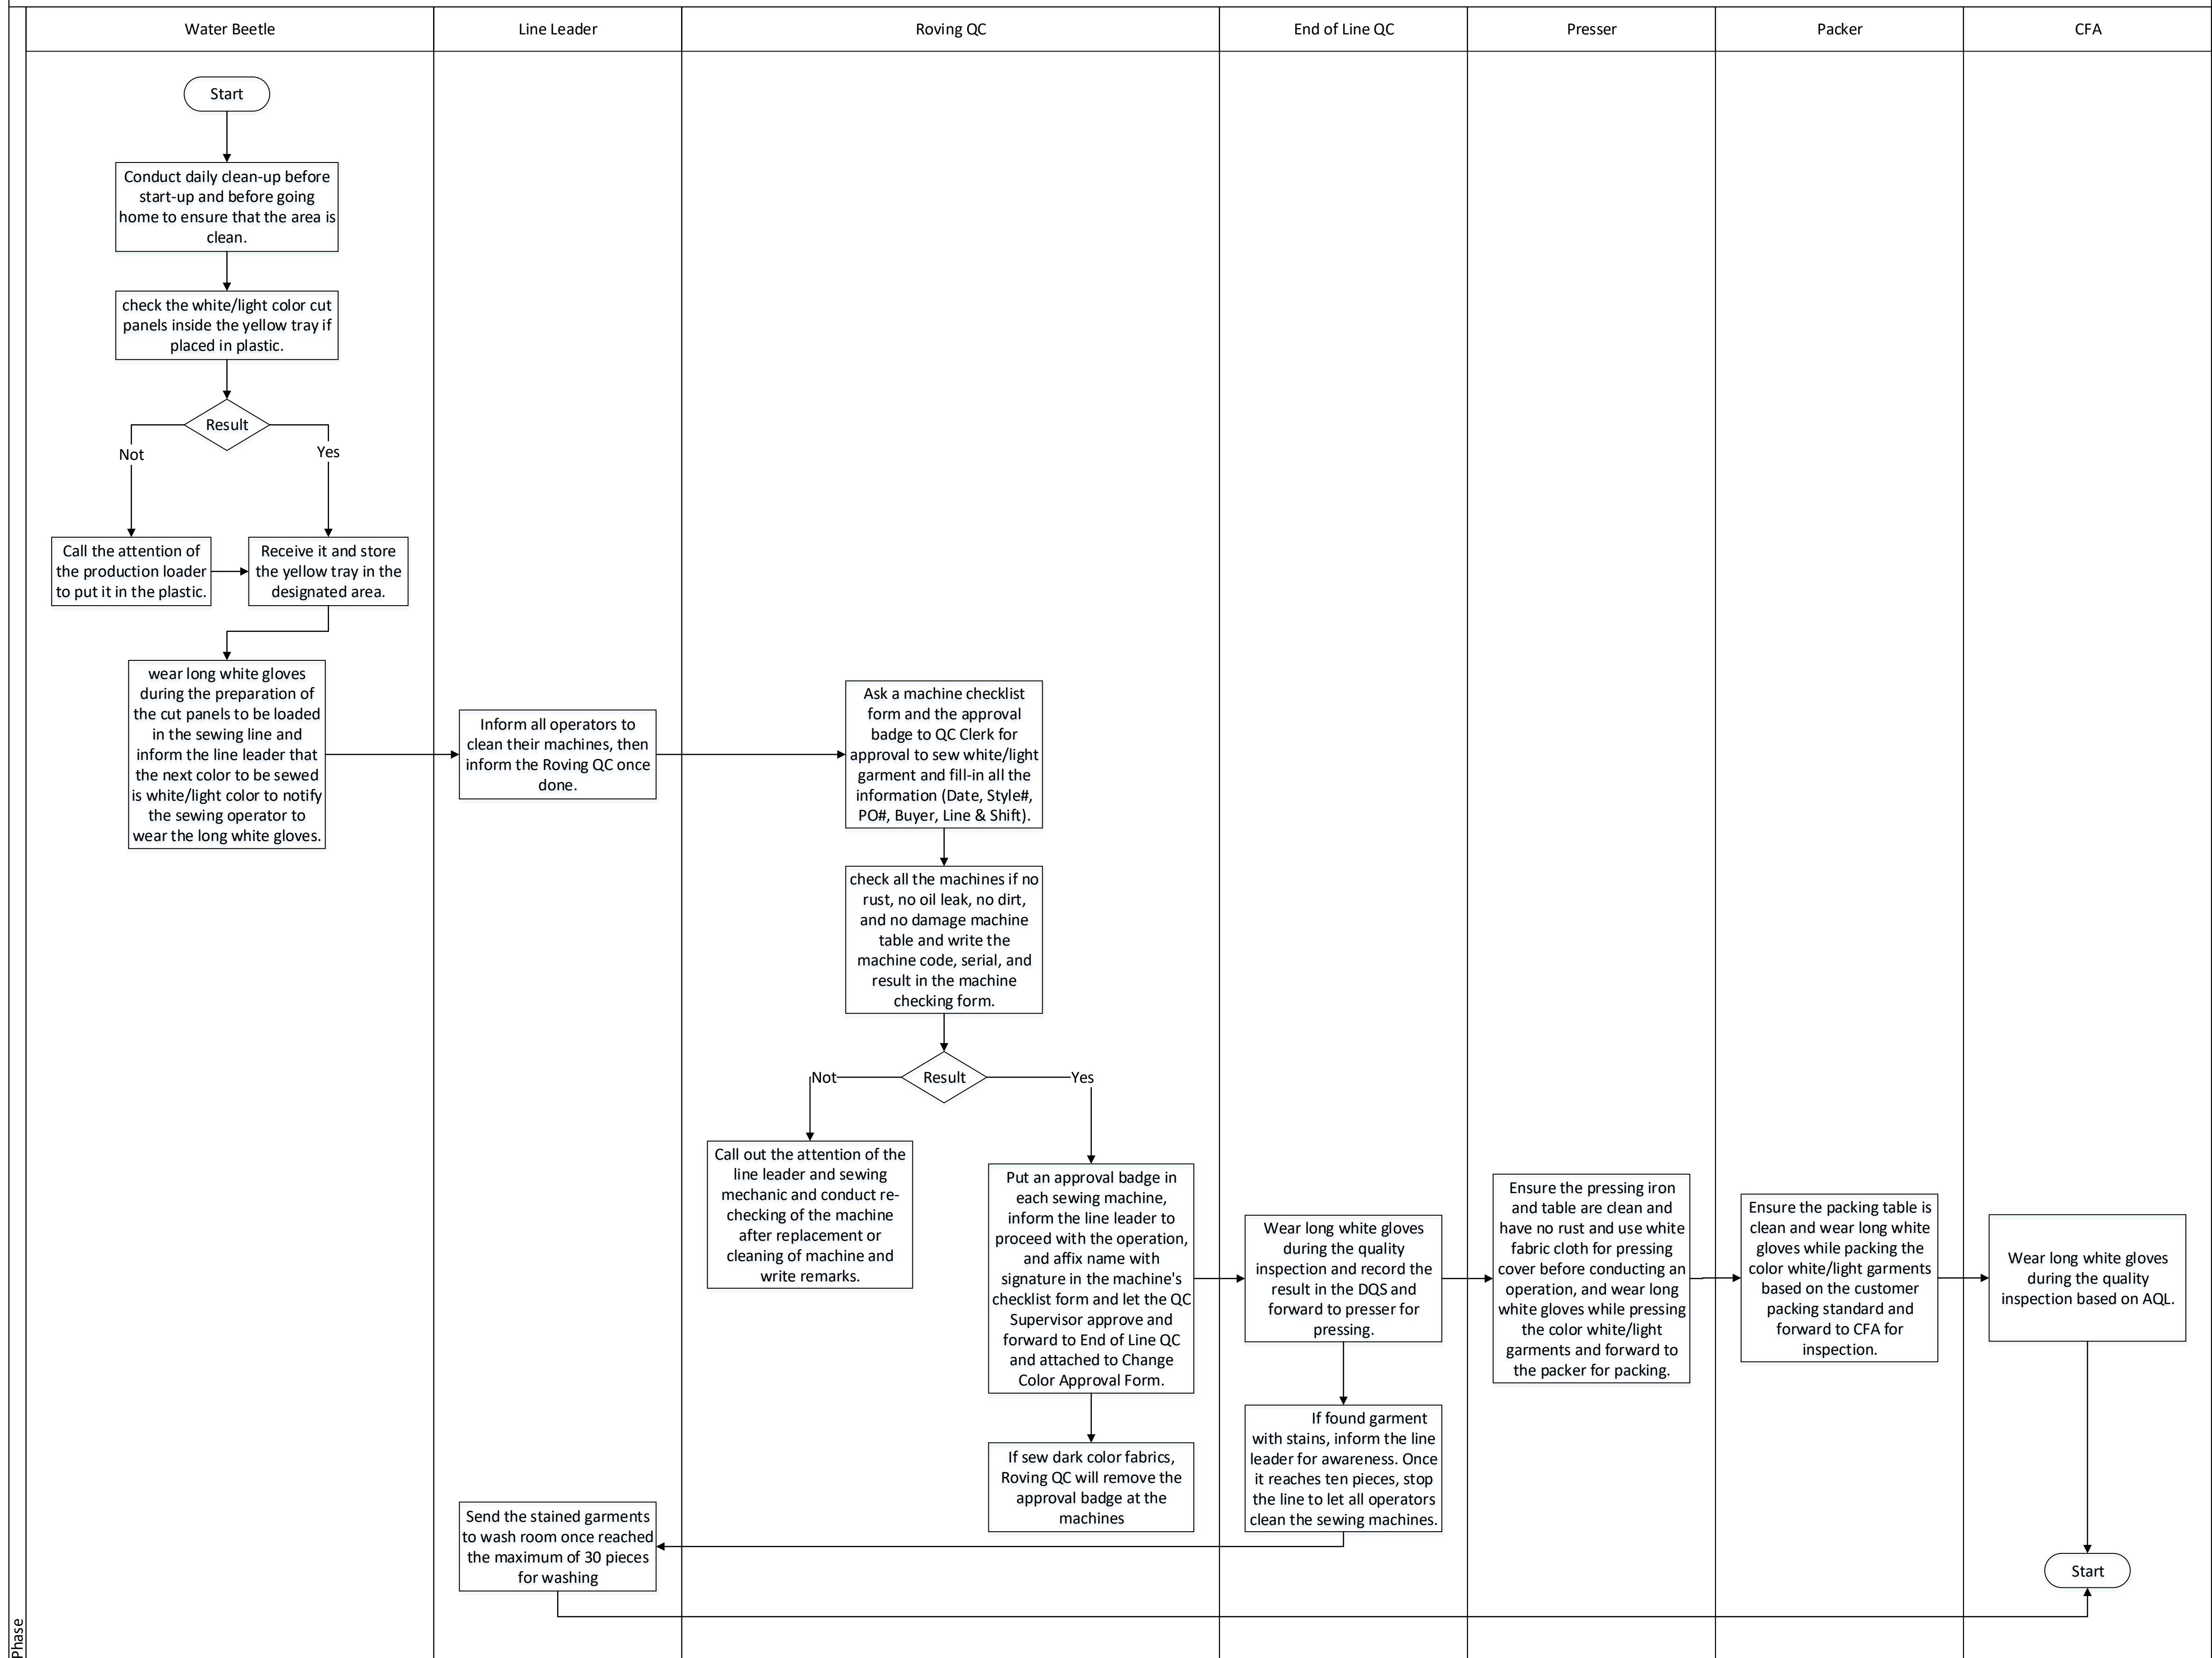

M1 Stain Prevention for White & Light Color Garments Process

M1 Stain Prevention for White & Light Color Garments Process

M1 Stain Prevention for White & Light Color Garments Process

M1 Stain Prevention for White & Light Color Garments Process

Loader

M1 Stain Prevention for White & Light Color Garments Process

Phase