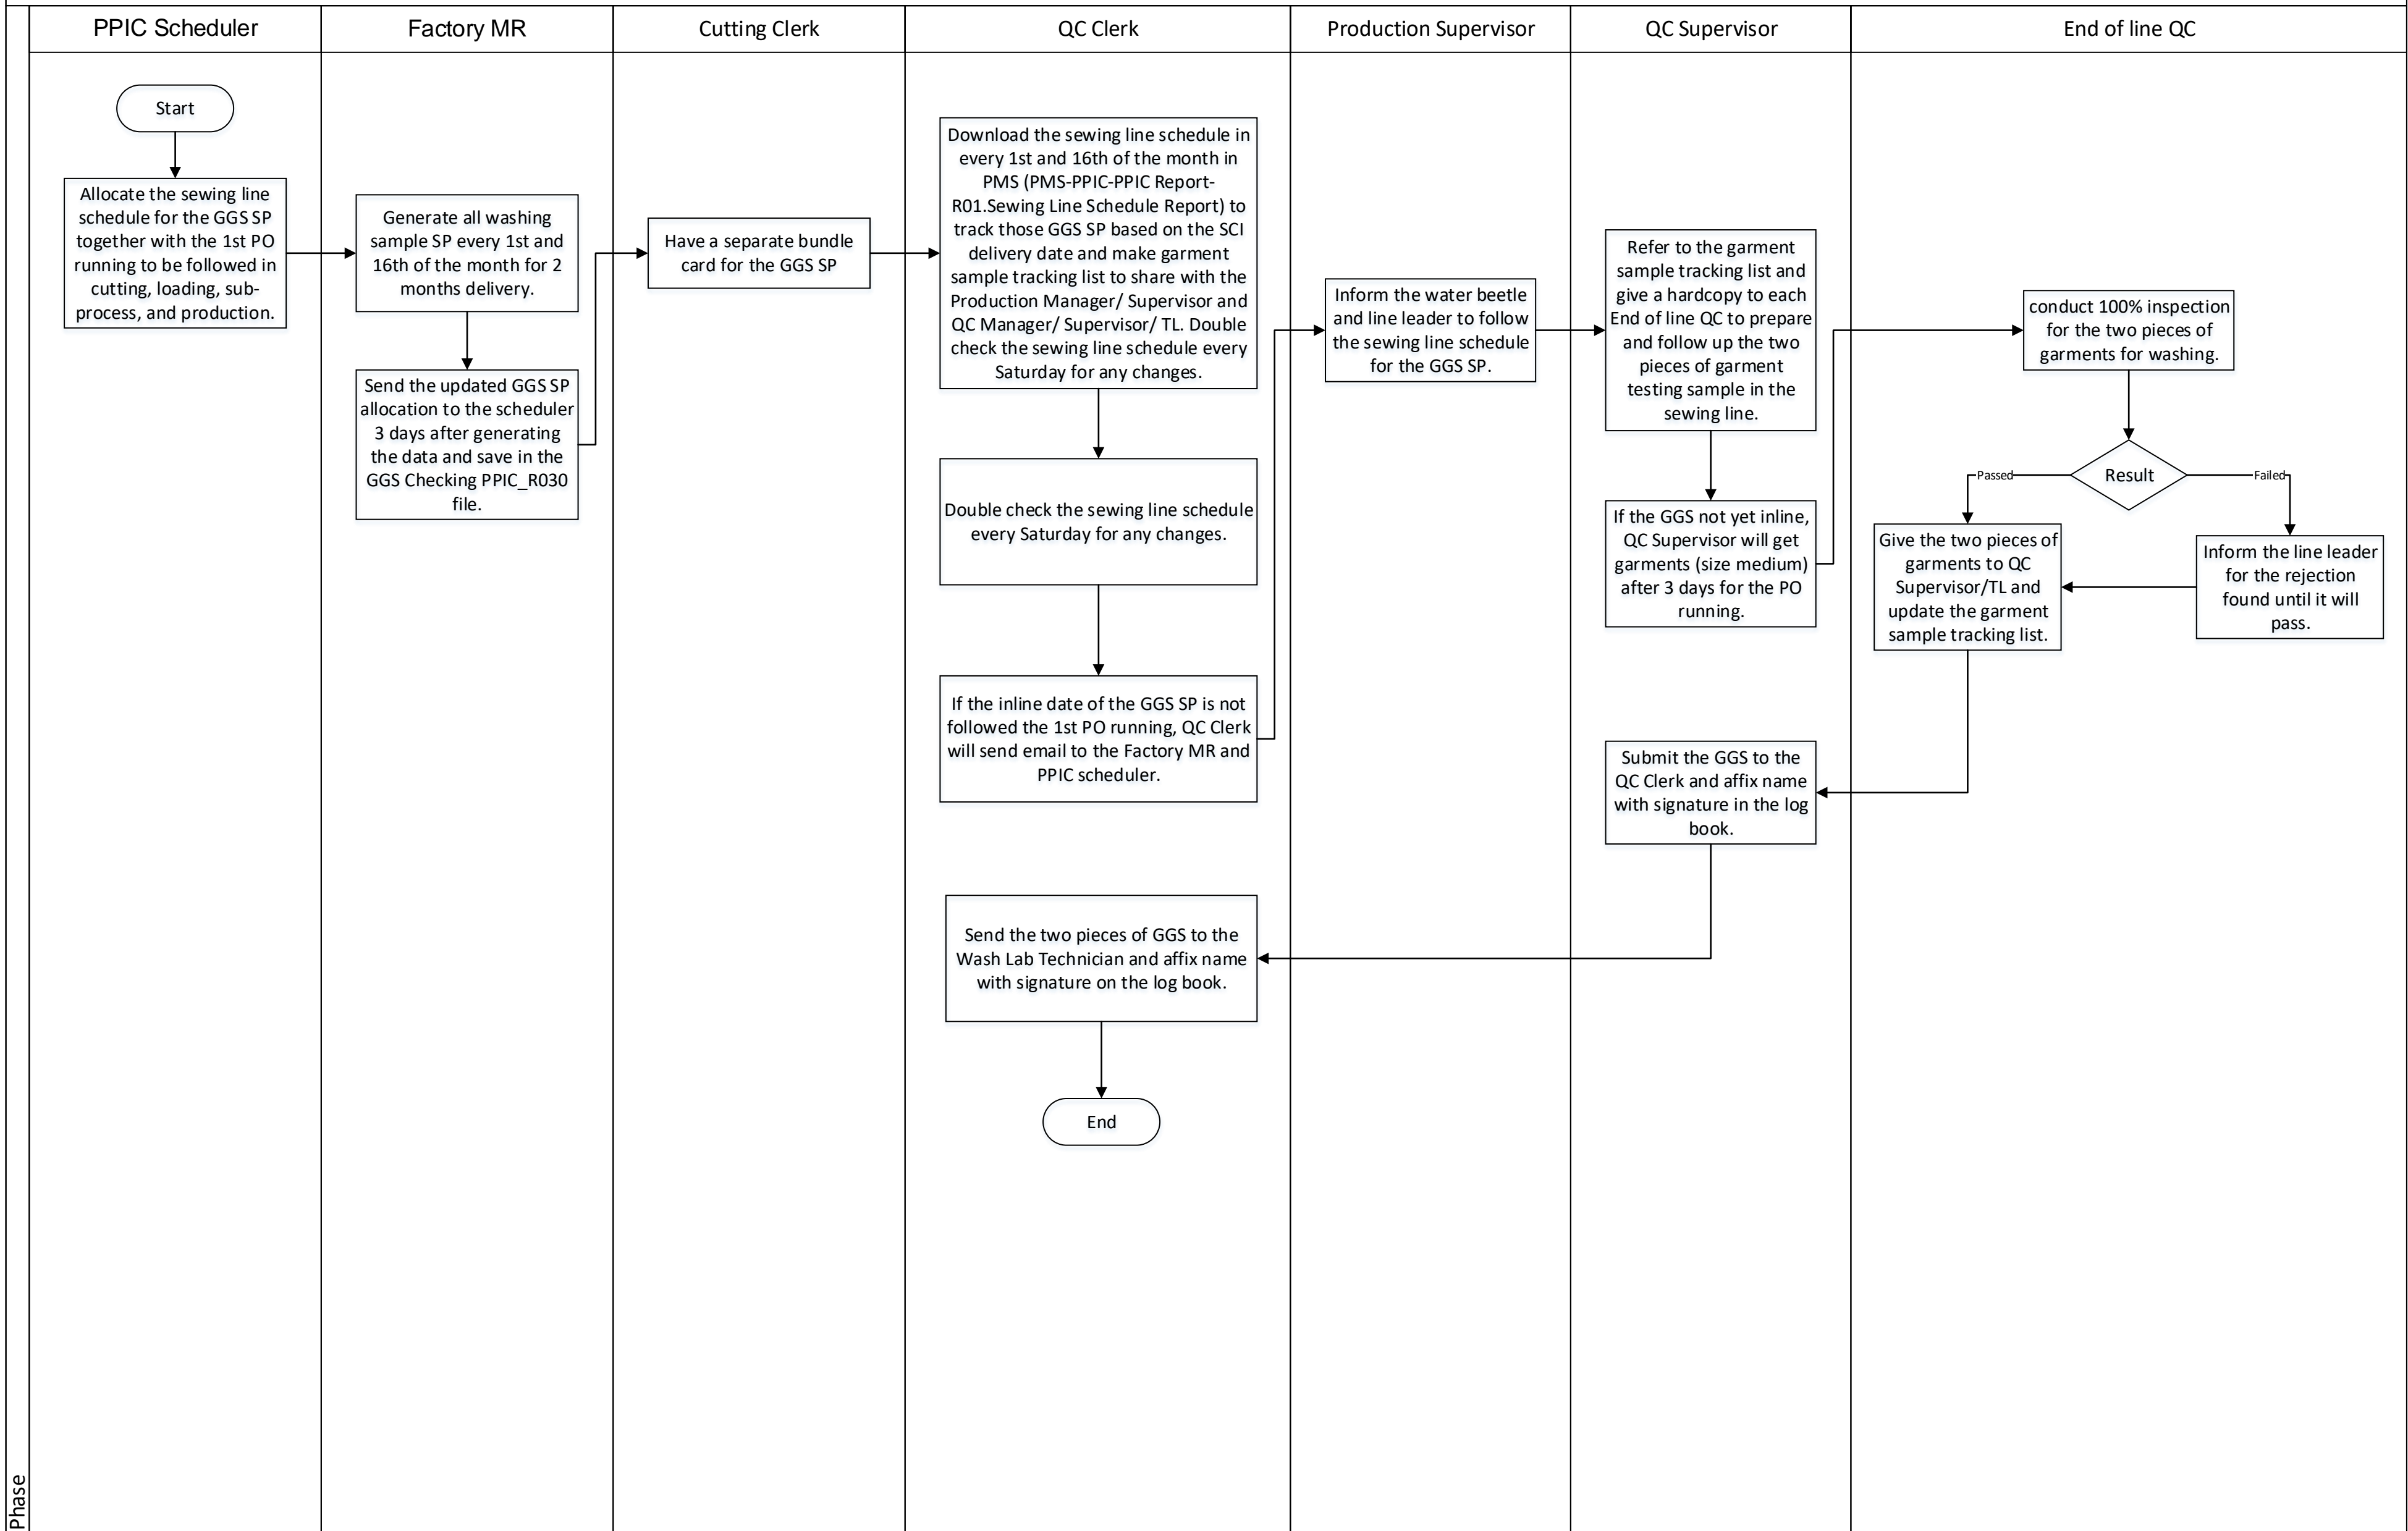

Adidas Bulk Finished Garment Wash Testing Procedure(Preparation for Garment Sample)

Phase

Adidas Bulk Finished Garment Wash Testing
Procedure (Wash Testing)

Wash Lab Technician

Adidas Bulk Finished Garment Wash Testing Procedure (Escalation of Failed Results)