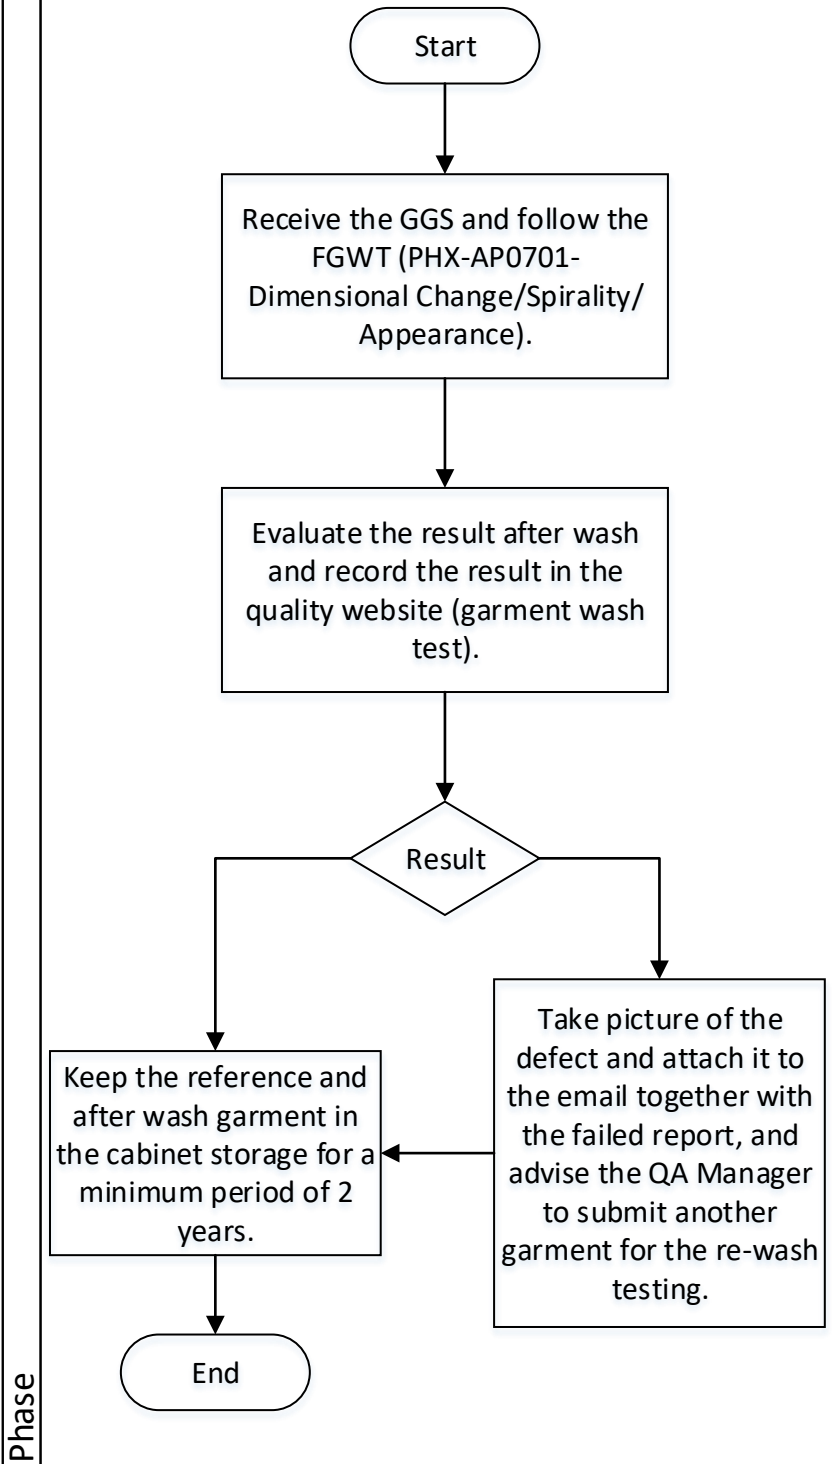

Adidas Bulk Finished Garment Wash Testing Procedure(Preparation for Garment Sample)

Phase

Adidas Bulk Finished Garment Wash Testing
Procedure (Wash Testing)

Wash Lab Technician

Adidas Bulk Finished Garment Wash Testing Procedure (Escalation of Failed Results)